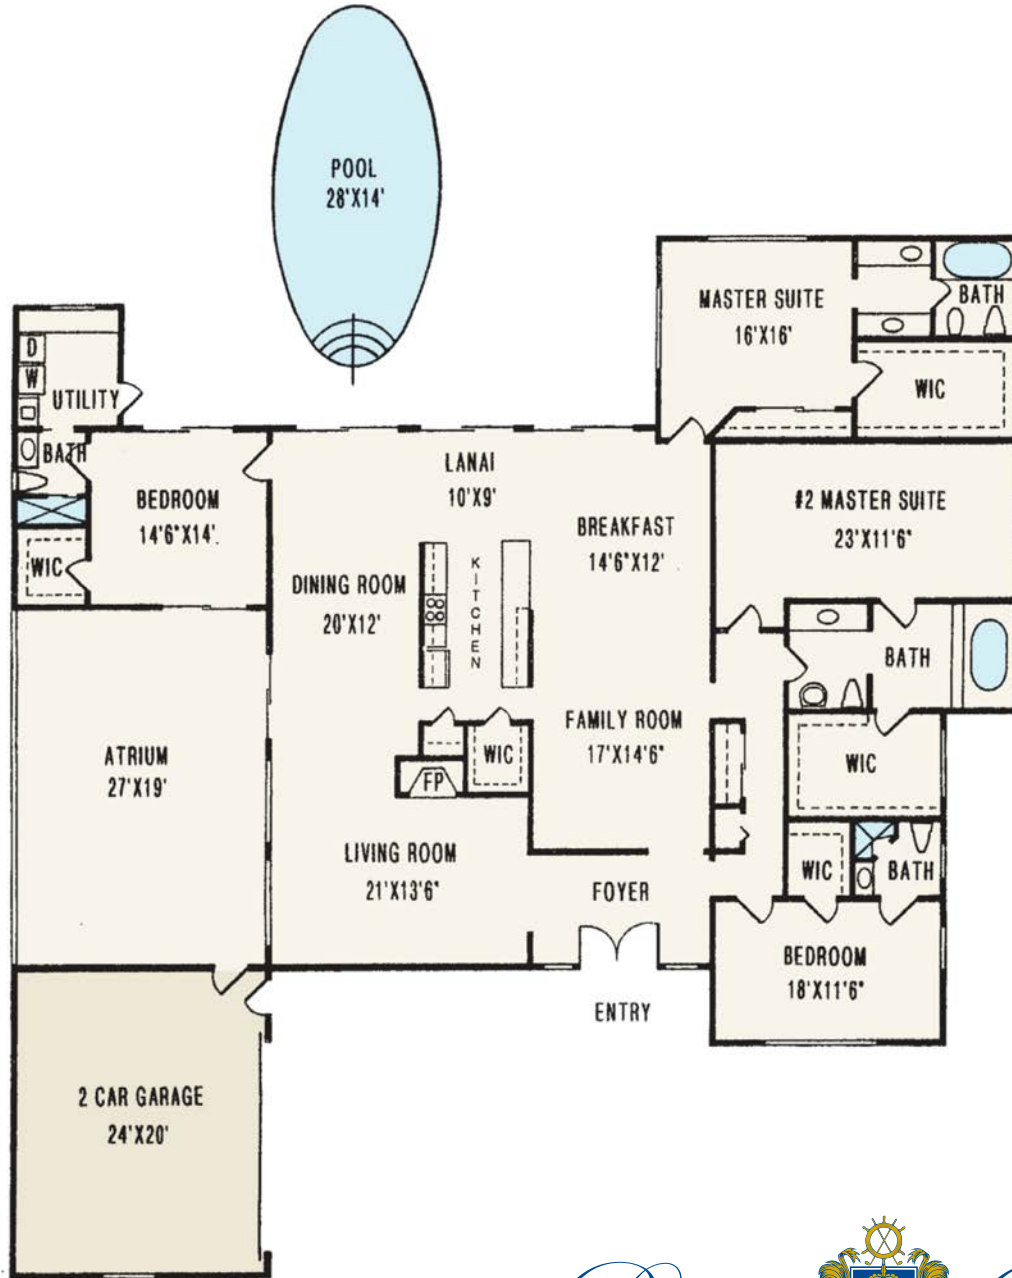


Royal Palm Yacht & Country Club

336 East Camino Real | Boca Raton, Florida

Office (561) 368-6200

P R O P E R T I E S

www.RoyalPalm.com

336 East Camino Real

Interior Estate

Bedrooms	4
Bathrooms	4
Year Built	1961
Lot Size	100'x146'x104'x135'
Living Area Sq Ft	2,044 Sq Ft
Total Sq Ft	3,074 Sq Ft