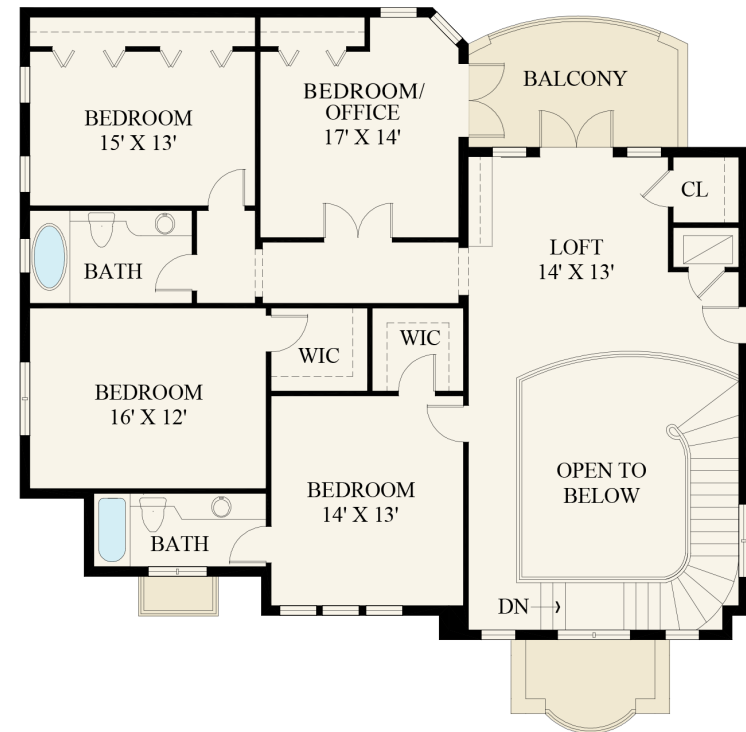

2352 Date Palm Road | Boca Raton, Florida

Second Floor

www.RoyalPalm.com | 561.368.6200