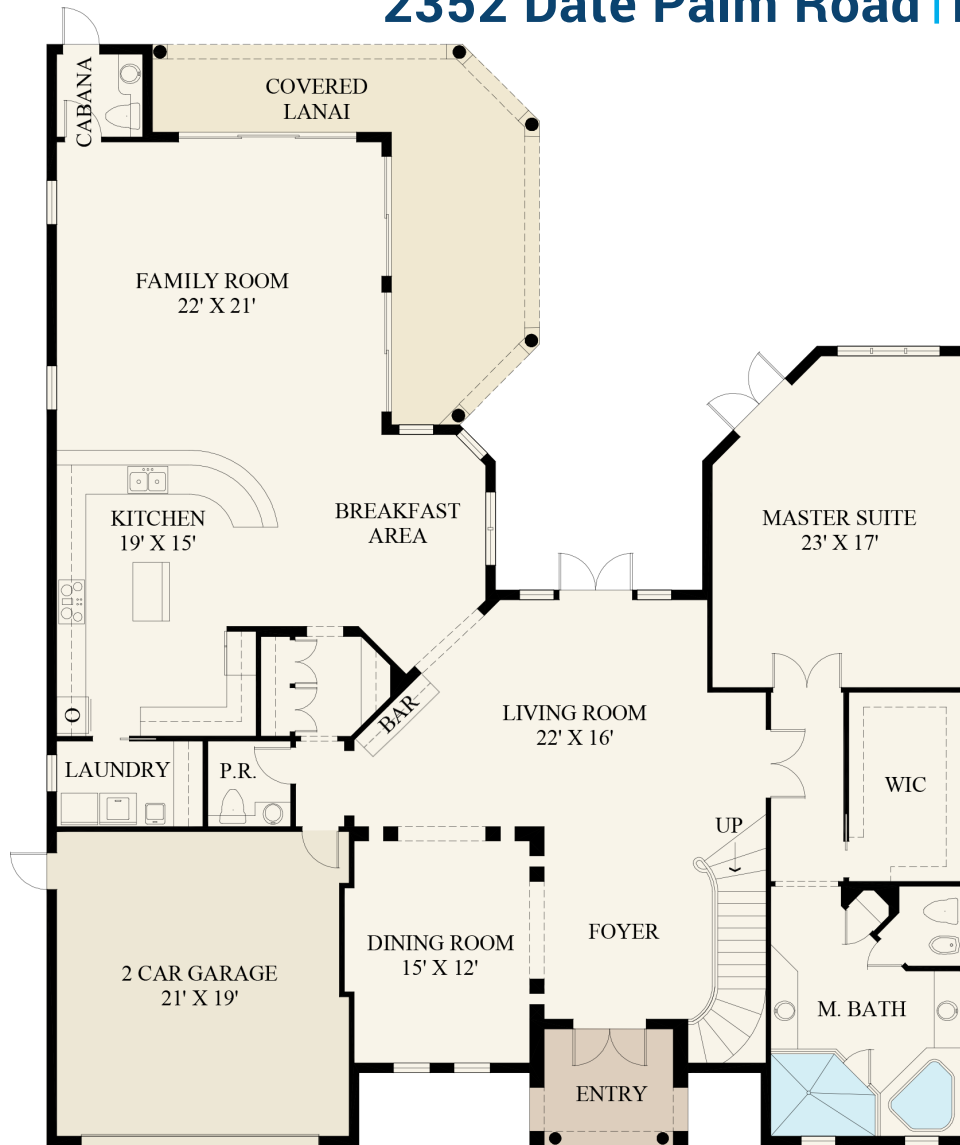

2352 Date Palm Road | Boca Raton, Florida

Second Floor

www.RoyalPalm.com | 561.368.6200