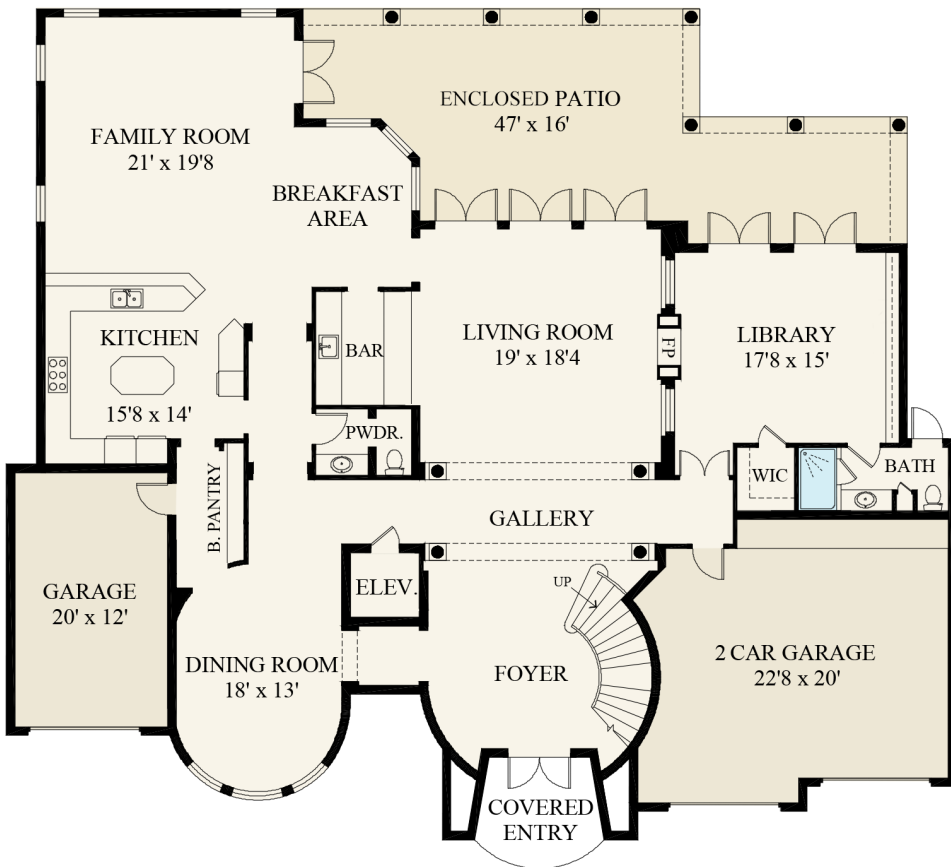

202 East Camino Real | Boca Raton, Florida

Second Floor

www.RoyalPalm.com | 561.368.6200