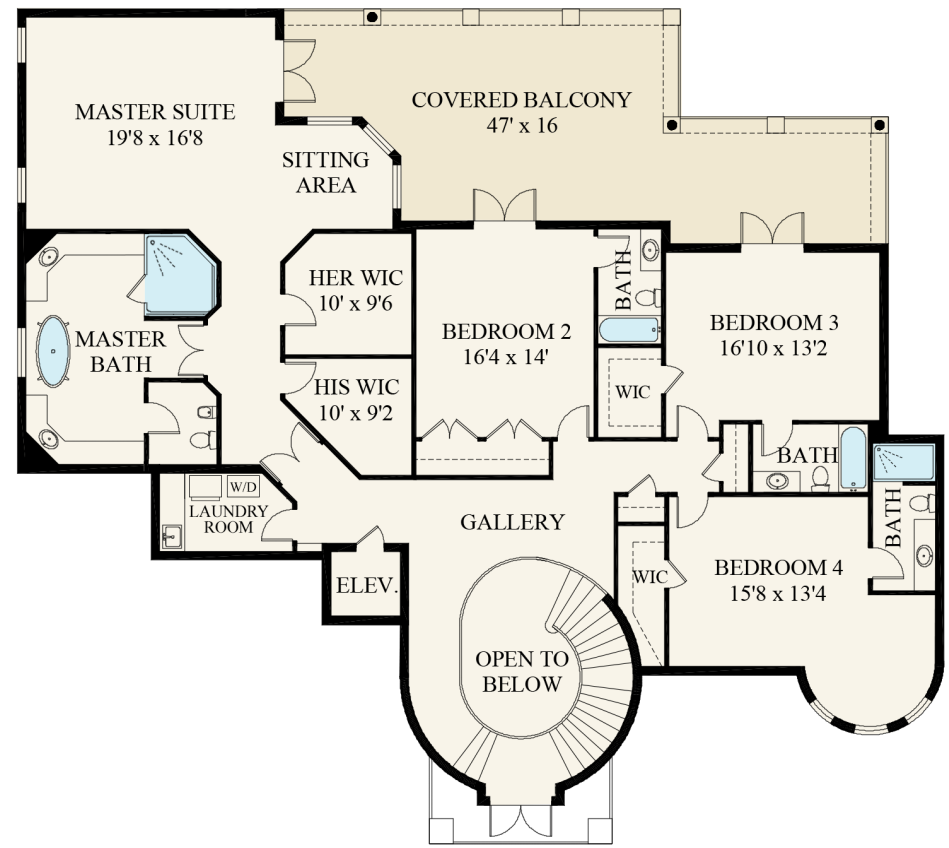

202 East Camino Real | Boca Raton, Florida

Second Floor

www.RoyalPalm.com | 561.368.6200