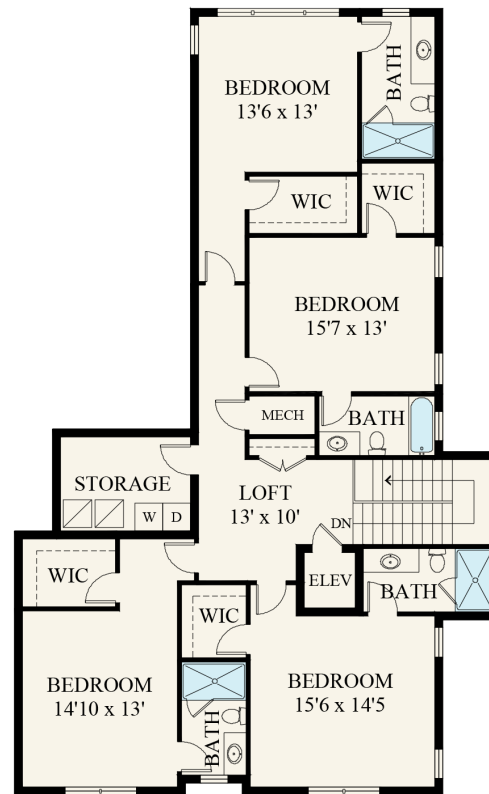

148 Thatch Palm Cove | Boca Raton, Florida

First Floor

Second Floor

www.RoyalPalm.com | 561.368.6200