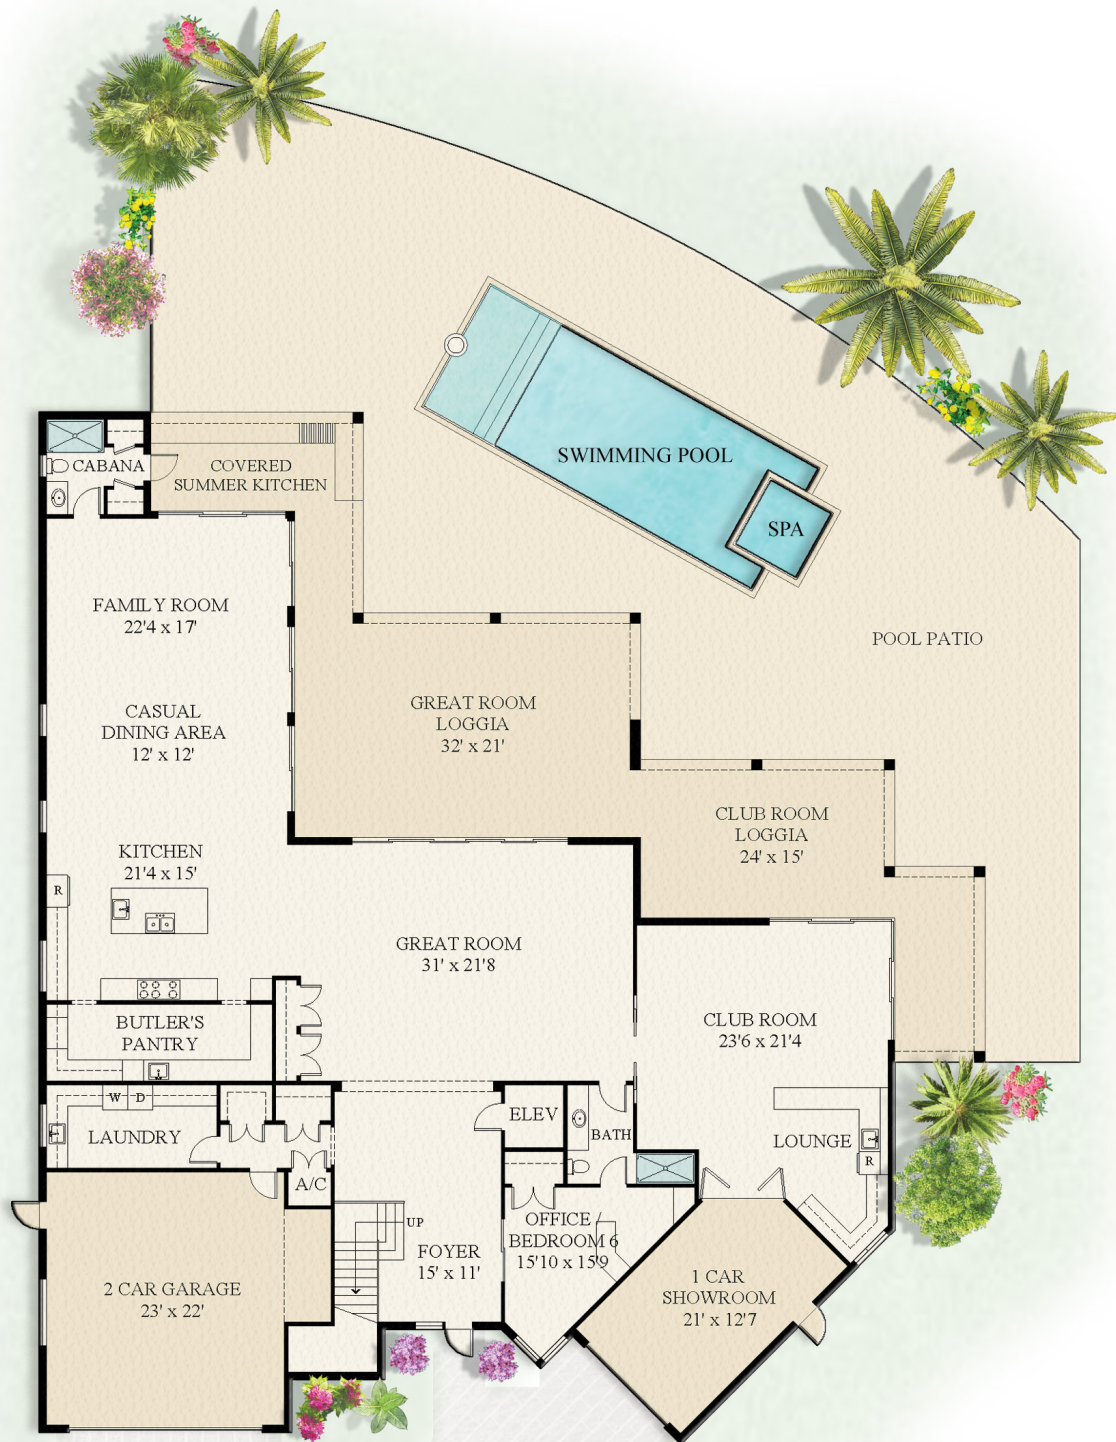

FLOOR PLAN

117 THATCH PALM COVE | FIRST FLOOR

Royal Palm
PROPERTIES

This rendering is for marketing purposes only. All measurements, features and specifications are approximate. The accuracy of this information is subject to errors, omissions and changes. An architect should be contacted for actual measurements, features and specifications.

FLOOR PLAN

117 THATCH PALM COVE | SECOND FLOOR

This rendering is for marketing purposes only. All measurements, features and specifications are approximate. The accuracy of this information is subject to errors, omissions and changes. An architect should be contacted for actual measurements, features and specifications.