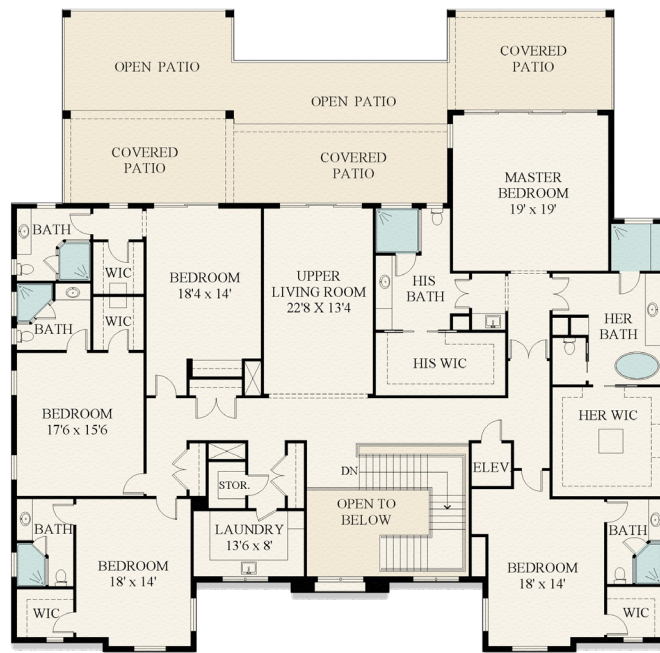

# FLOOR PLAN

310 E ALEXANDER PALM ROAD | FIRST FLOOR

*Royal Palm*  
PROPERTIES

This rendering is for marketing purposes only. All measurements, features and specifications are approximate. The accuracy of this information is subject to errors, omissions and changes. An architect should be contacted for actual measurements, features and specifications.

# FLOOR PLAN

310 E ALEXANDER PALM ROAD | SECOND FLOOR

This rendering is for marketing purposes only. All measurements, features and specifications are approximate. The accuracy of this information is subject to errors, omissions and changes. An architect should be contacted for actual measurements, features and specifications.