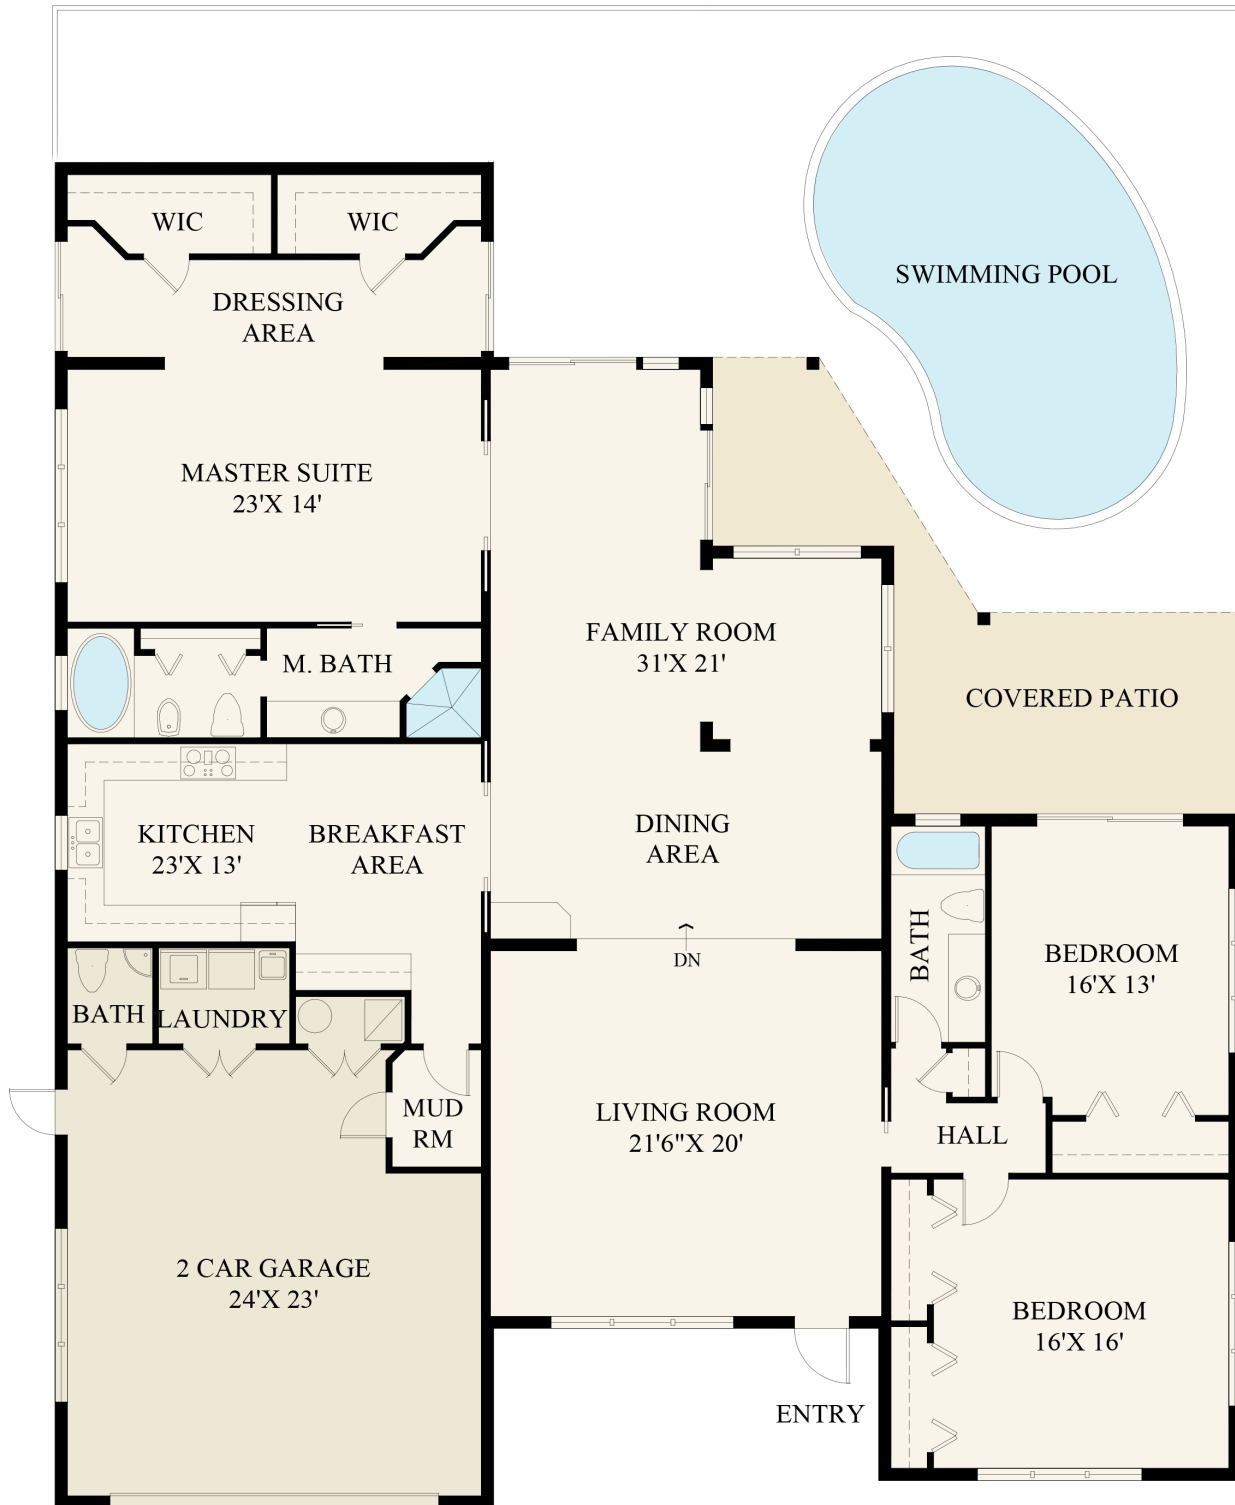

FLOOR PLAN

2172 W MAYA PALM DRIVE

This rendering is for marketing purposes only. All measurements, features and specifications are approximate. The accuracy of this information is subject to errors, omissions and changes. An architect should be contacted for actual measurements, features and specifications.