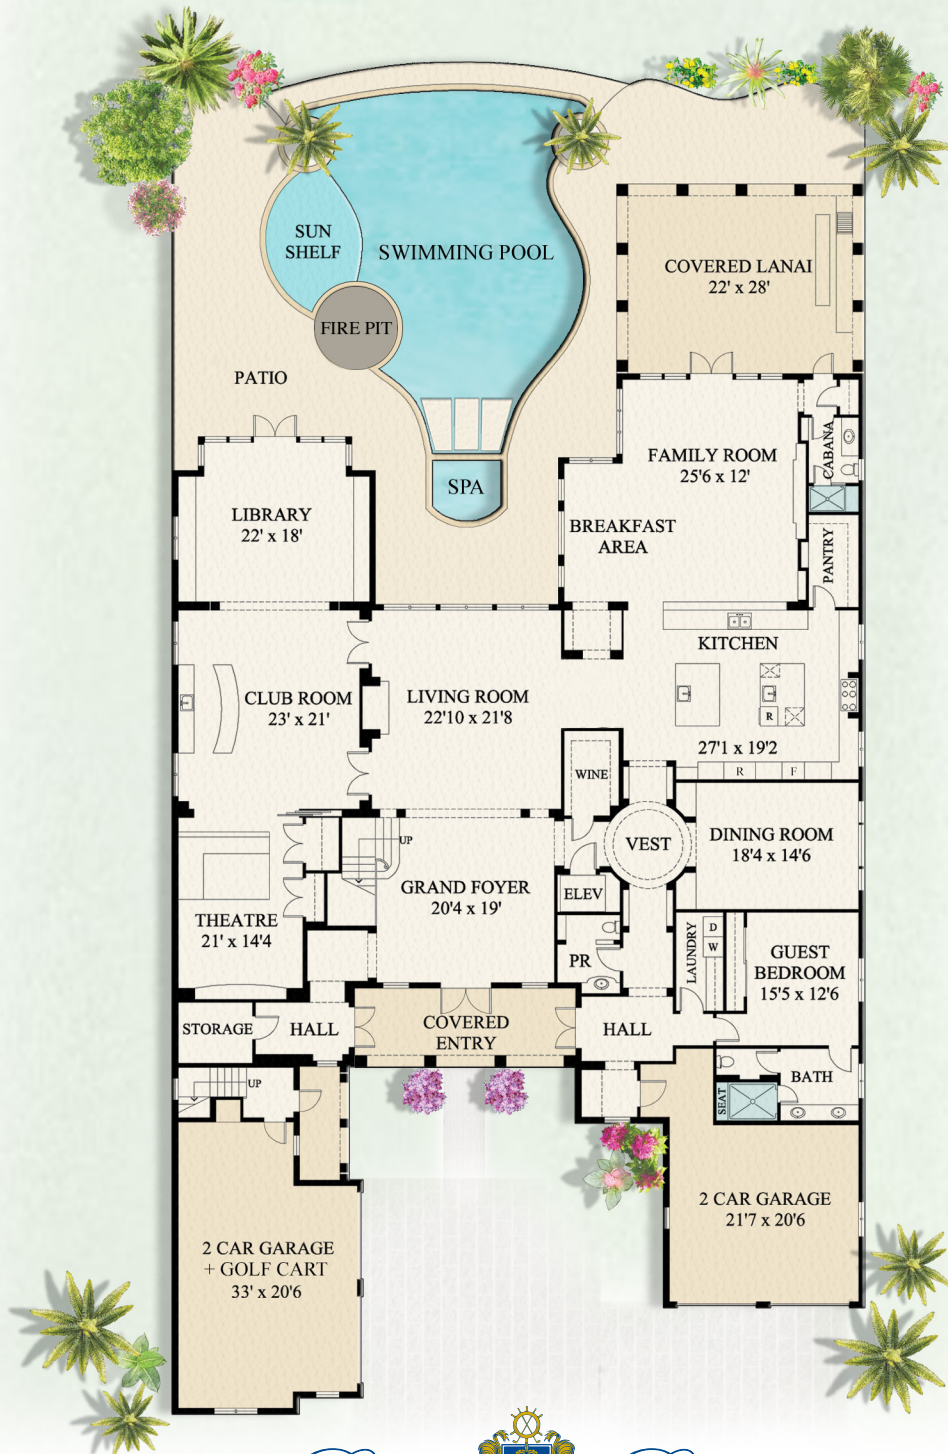

# FLOOR PLAN

1964 ROYAL PALM WAY | FIRST FLOOR

*Royal Palm*  
PROPERTIES

This rendering is for marketing purposes only. All measurements, features and specifications are approximate. The accuracy of this information is subject to errors, omissions and changes. An architect should be contacted for actual measurements, features and specifications.

# FLOOR PLAN

1964 ROYAL PALM WAY | SECOND FLOOR

This rendering is for marketing purposes only. All measurements, features and specifications are approximate. The accuracy of this information is subject to errors, omissions and changes. An architect should be contacted for actual measurements, features and specifications.