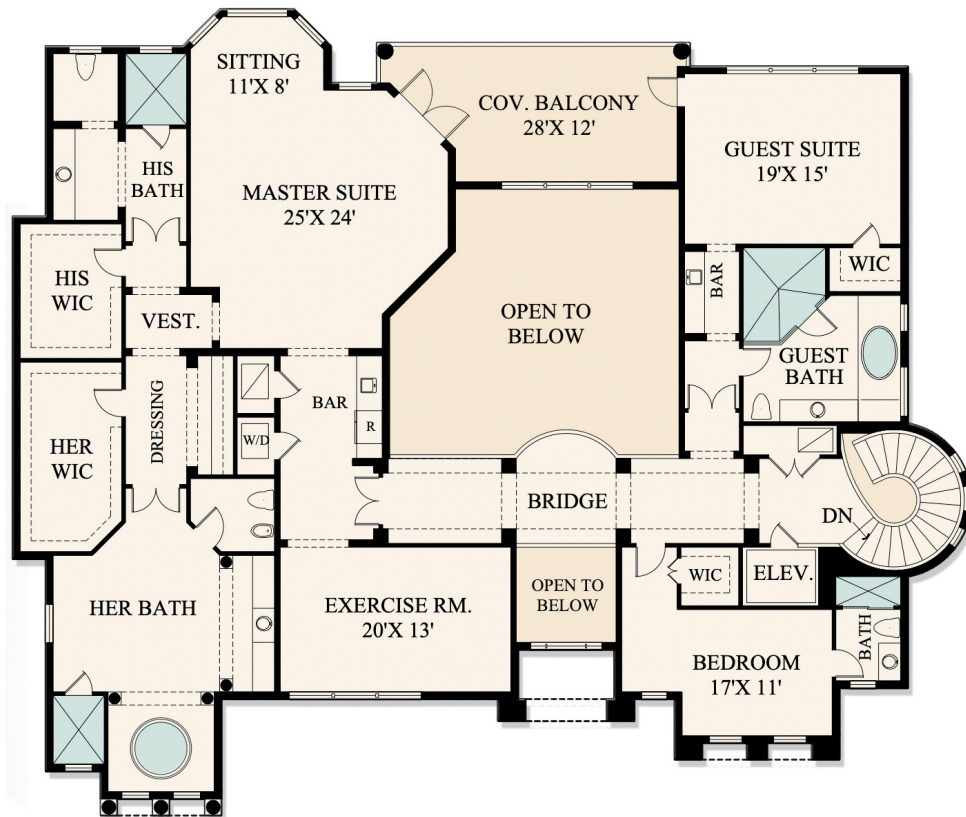

FLOOR PLAN

2348 E MAYA PALM DRIVE | FIRST FLOOR

Royal Palm
PROPERTIES

This rendering is for marketing purposes only. All measurements, features and specifications are approximate. The accuracy of this information is subject to errors, omissions and changes. An architect should be contacted for actual measurements, features and specifications.

FLOOR PLAN

2348 E MAYA PALM DRIVE | SECOND FLOOR

This rendering is for marketing purposes only. All measurements, features and specifications are approximate. The accuracy of this information is subject to errors, omissions and changes. An architect should be contacted for actual measurements, features and specifications.