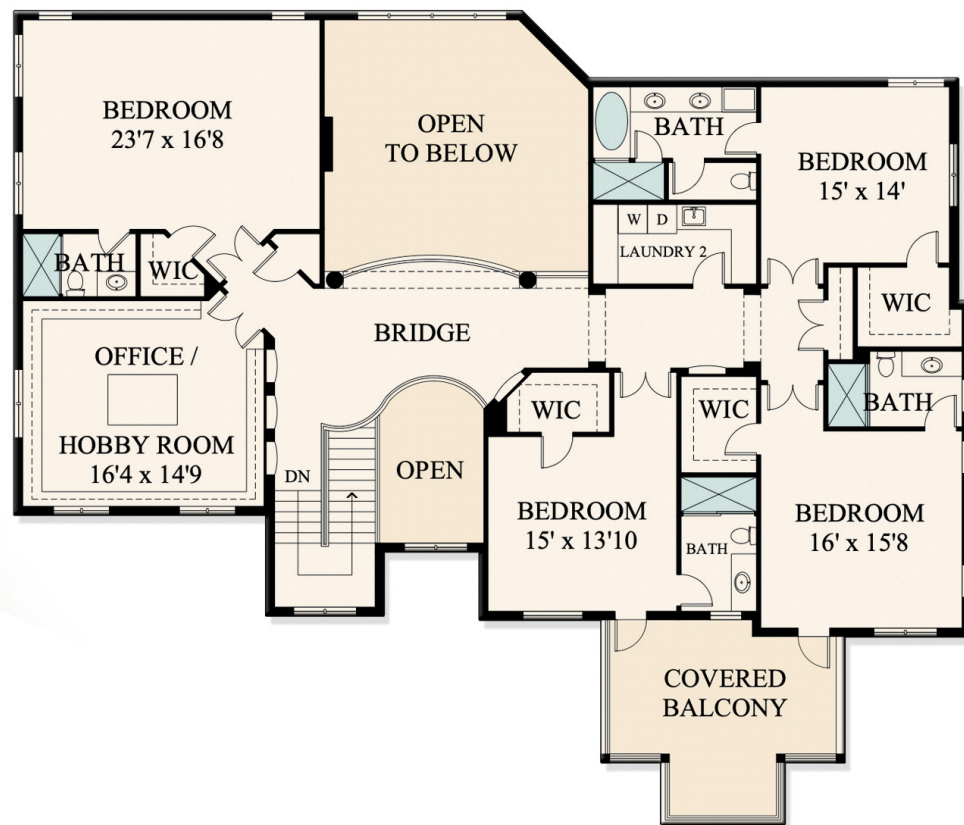

FLOOR PLAN

359 THATCH PALM DRIVE | FIRST FLOOR

Royal Palm
PROPERTIES

This rendering is for marketing purposes only. All measurements, features and specifications are approximate. The accuracy of this information is subject to errors, omissions and changes. An architect should be contacted for actual measurements, features and specifications.

FLOOR PLAN

359 THACTH PALM DRIVE | SECOND FLOOR

This rendering is for marketing purposes only. All measurements, features and specifications are approximate. The accuracy of this information is subject to errors, omissions and changes. An architect should be contacted for actual measurements, features and specifications.