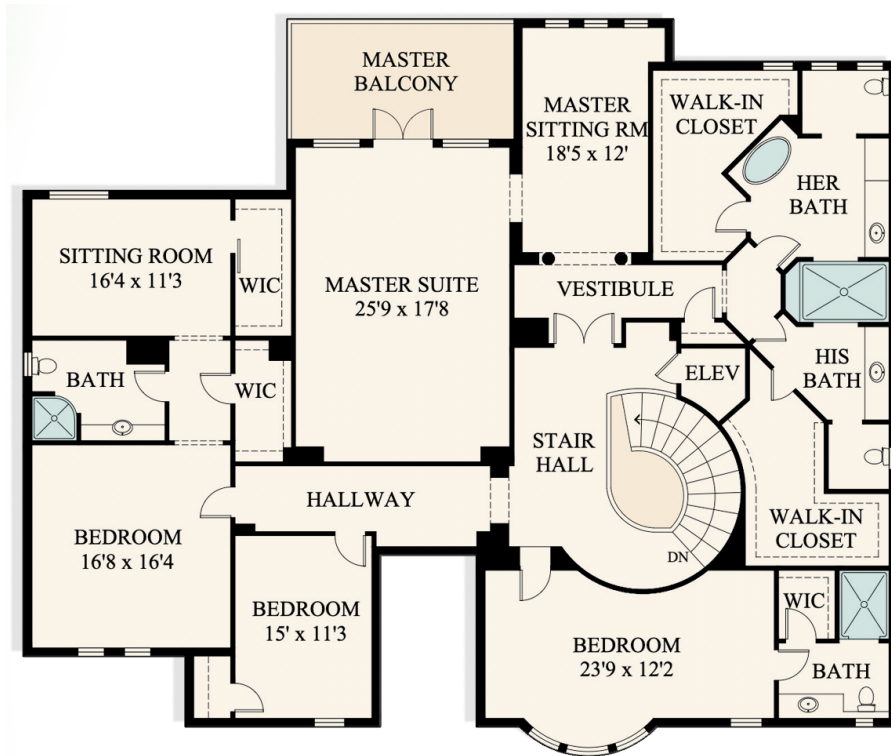

FLOOR PLAN

336 E COCONUT PALM ROAD | FIRST FLOOR

Royal Palm
PROPERTIES

This rendering is for marketing purposes only. All measurements, features and specifications are approximate. The accuracy of this information is subject to errors, omissions and changes. An architect should be contacted for actual measurements, features and specifications.

FLOOR PLAN

336 E COCONUT PALM ROAD | SECOND FLOOR

This rendering is for marketing purposes only. All measurements, features and specifications are approximate. The accuracy of this information is subject to errors, omissions and changes. An architect should be contacted for actual measurements, features and specifications.