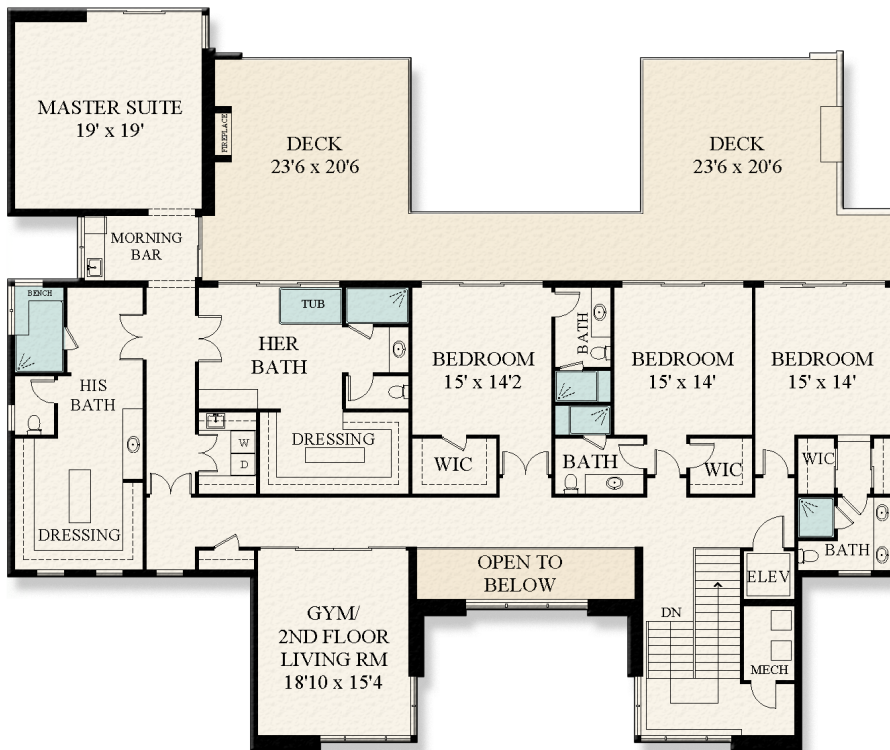

# FLOOR PLAN

144 W COCONUT PALM RD | FIRST FLOOR

This rendering is for marketing purposes only. All measurements, features and specifications are approximate. The accuracy of this information is subject to errors, omissions and changes. An architect should be contacted for actual measurements, features and specifications.

# FLOOR PLAN

144 W COCONUT PALM RD | SECOND FLOOR

This rendering is for marketing purposes only. All measurements, features and specifications are approximate. The accuracy of this information is subject to errors, omissions and changes. An architect should be contacted for actual measurements, features and specifications.