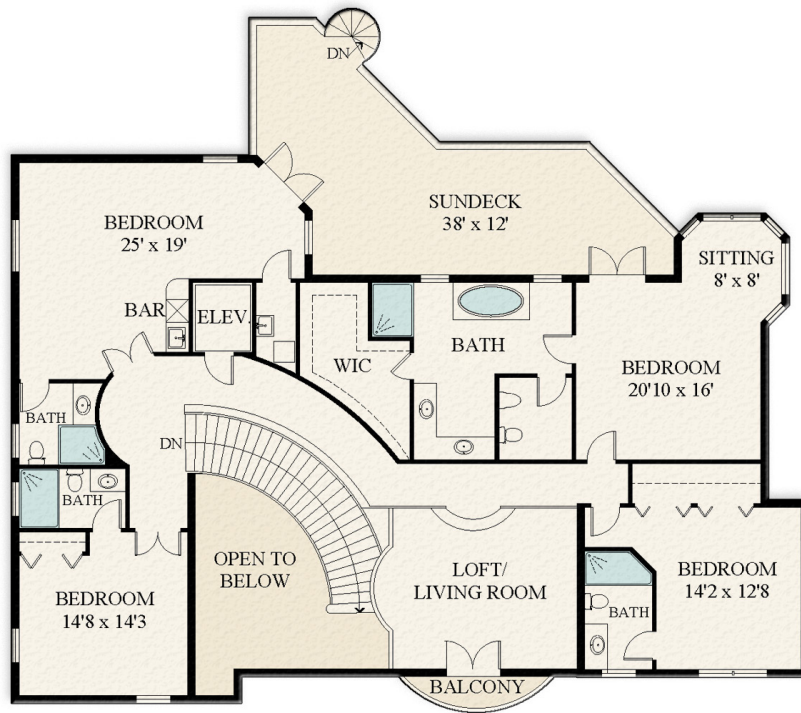

# FLOOR PLAN

251 W KEY PALM ROAD | FIRST FLOOR

*Royal Palm*  
PROPERTIES

This rendering is for marketing purposes only. All measurements, features and specifications are approximate. The accuracy of this information is subject to errors, omissions and changes. An architect should be contacted for actual measurements, features and specifications.

# FLOOR PLAN

251 W KEY PALM ROAD | SECOND FLOOR

This rendering is for marketing purposes only. All measurements, features and specifications are approximate. The accuracy of this information is subject to errors, omissions and changes. An architect should be contacted for actual measurements, features and specifications.