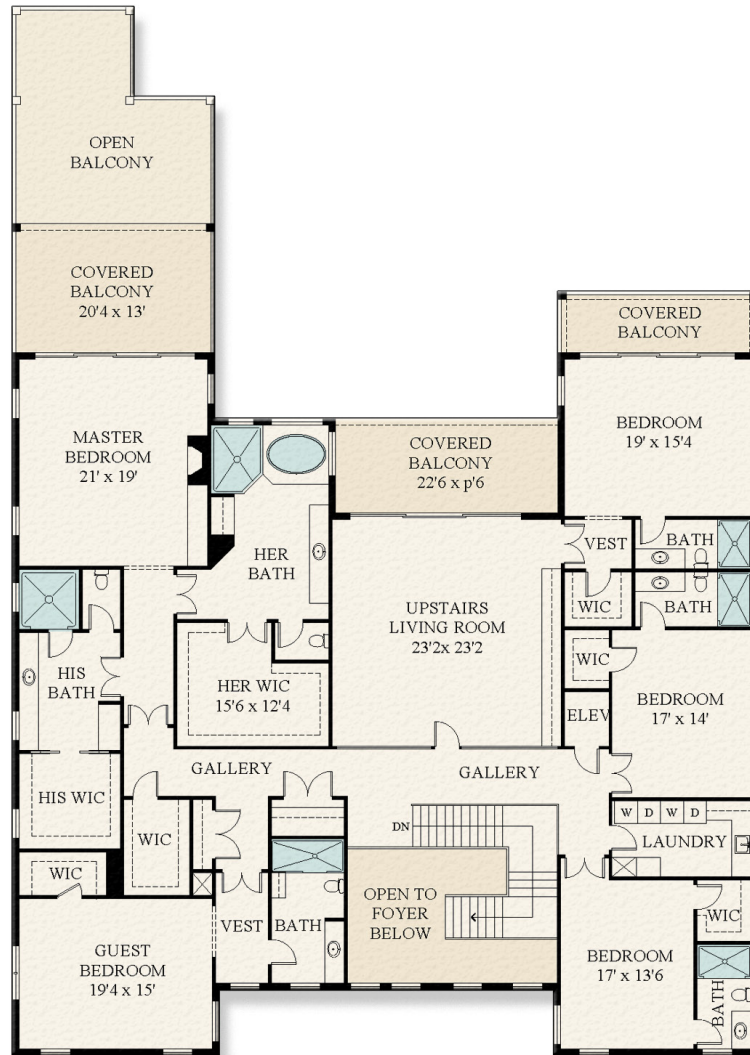

FLOOR PLAN

311 E KEY PALM ROAD | FIRST FLOOR

Royal Palm
PROPERTIES

This rendering is for marketing purposes only. All measurements, features and specifications are approximate. The accuracy of this information is subject to errors, omissions and changes. An architect should be contacted for actual measurements, features and specifications.

FLOOR PLAN

311 E KEY PALM ROAD | SECOND FLOOR

This rendering is for marketing purposes only. All measurements, features and specifications are approximate. The accuracy of this information is subject to errors, omissions and changes. An architect should be contacted for actual measurements, features and specifications.