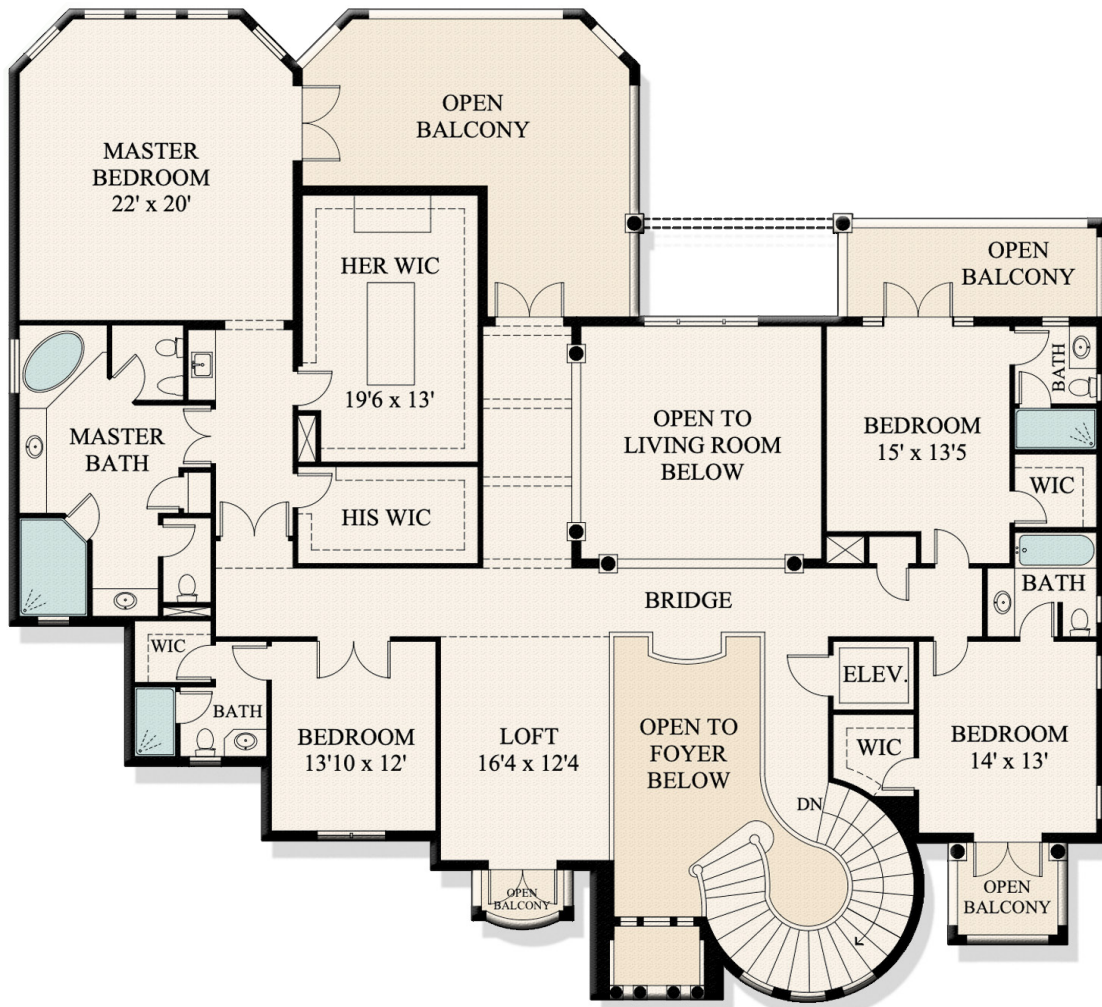

# FLOOR PLAN

1801 THATCH PALM DRIVE | FIRST FLOOR

*Royal Palm*  
PROPERTIES

This rendering is for marketing purposes only. All measurements, features and specifications are approximate. The accuracy of this information is subject to errors, omissions and changes. An architect should be contacted for actual measurements, features and specifications.

# FLOOR PLAN

1801 THATCH PALM DRIVE | SECOND FLOOR

This rendering is for marketing purposes only. All measurements, features and specifications are approximate. The accuracy of this information is subject to errors, omissions and changes. An architect should be contacted for actual measurements, features and specifications.