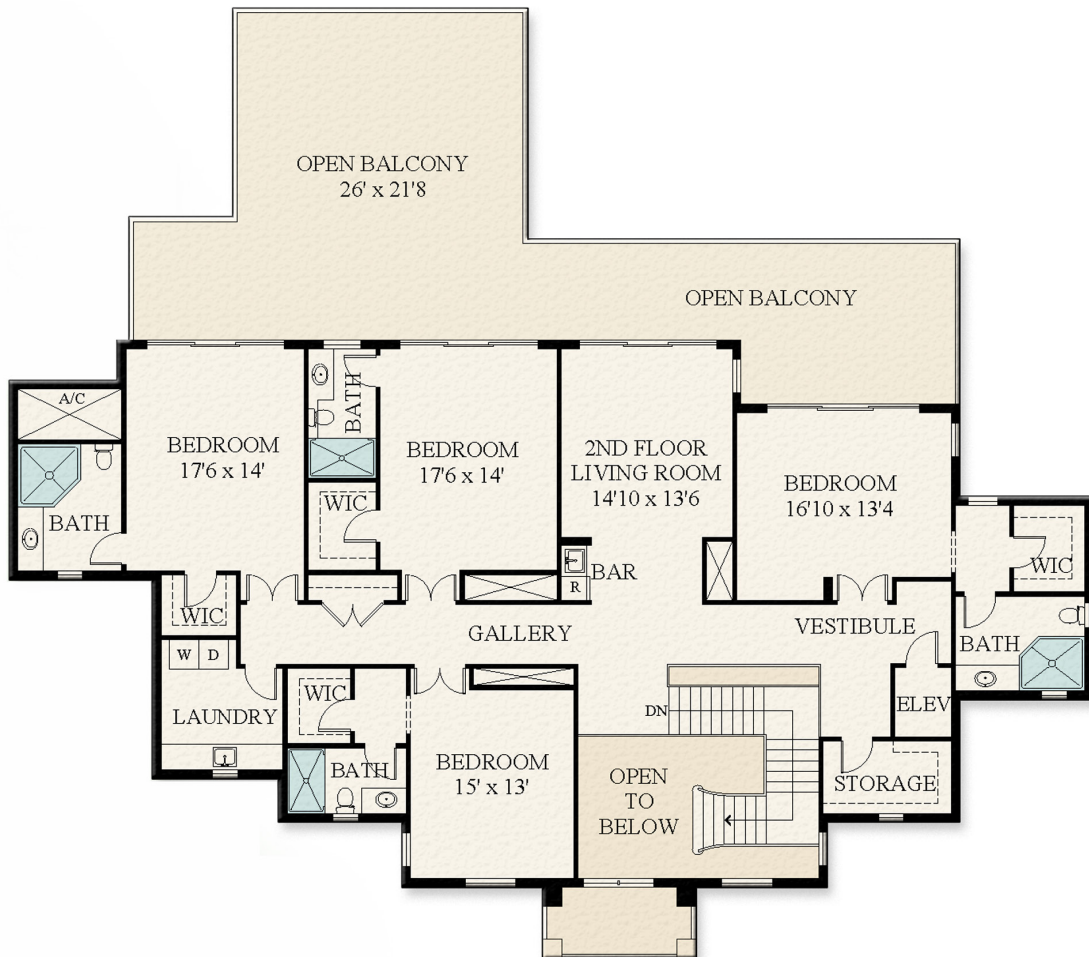

FLOOR PLAN

461 S MAYA PALM DRIVE | FIRST FLOOR

Royal Palm
PROPERTIES

This rendering is for marketing purposes only. All measurements, features and specifications are approximate. The accuracy of this information is subject to errors, omissions and changes. An architect should be contacted for actual measurements, features and specifications.

FLOOR PLAN

461 S MAYA PALM DRIVE | SECOND FLOOR

This rendering is for marketing purposes only. All measurements, features and specifications are approximate. The accuracy of this information is subject to errors, omissions and changes. An architect should be contacted for actual measurements, features and specifications.