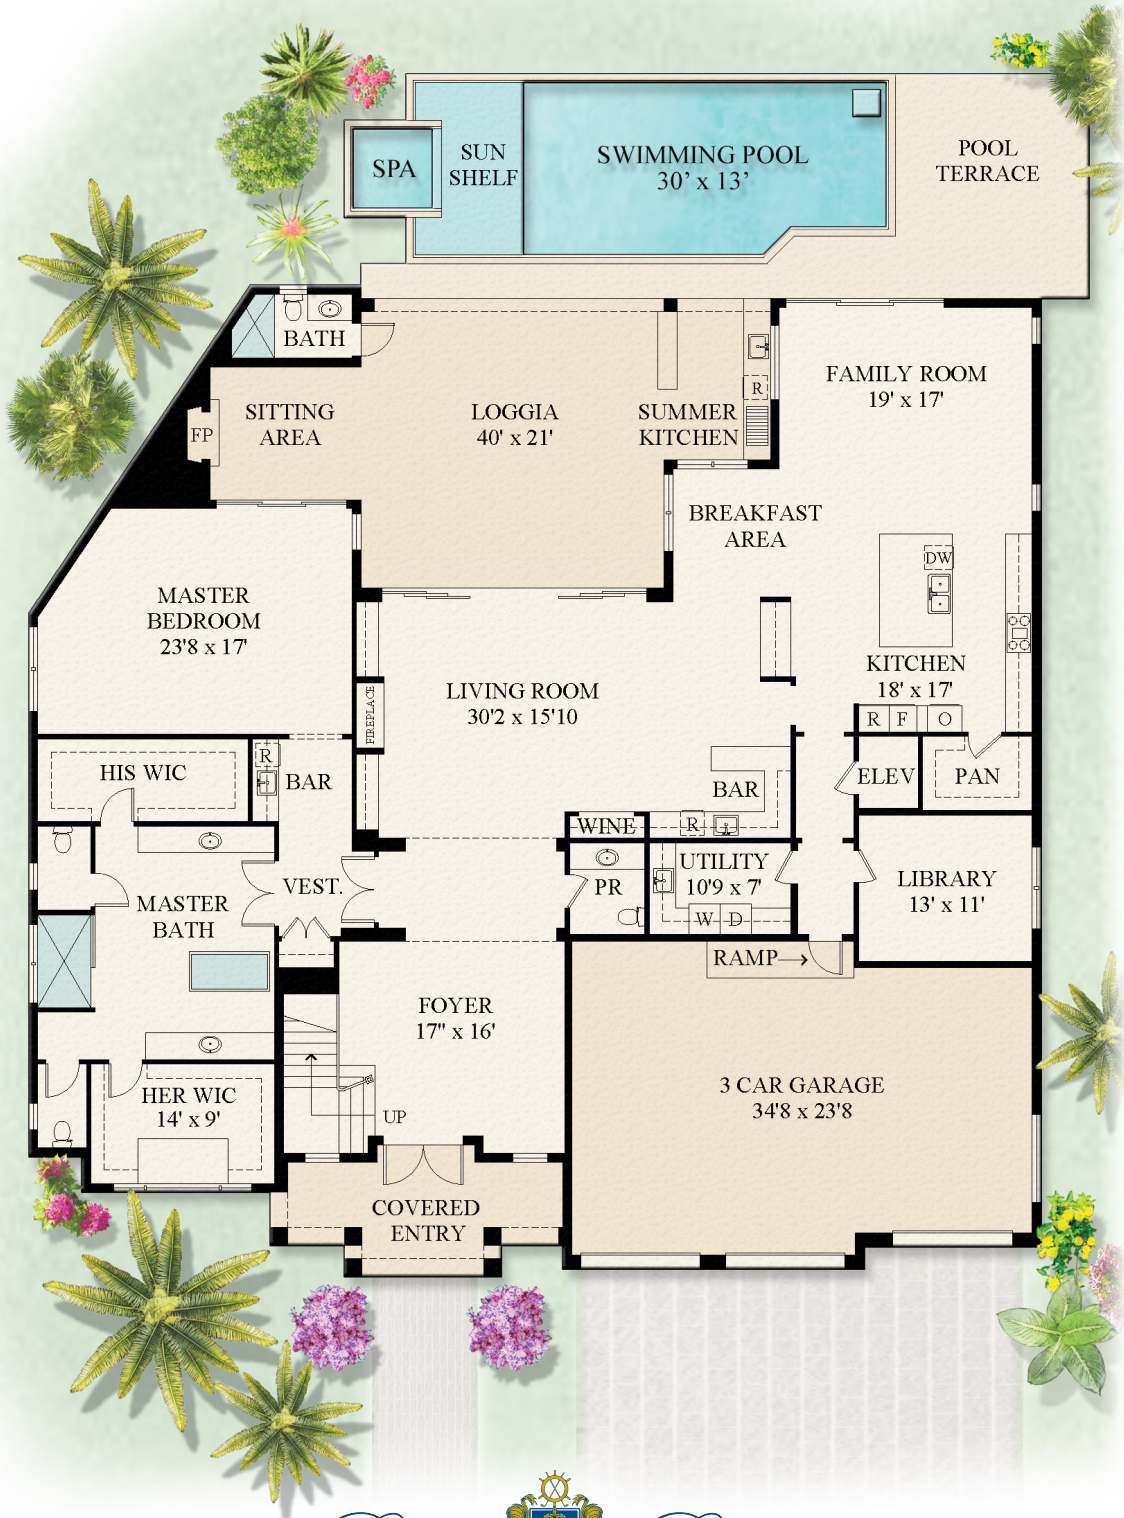

# FLOOR PLAN

290 SABAL PALM TERRACE | FIRST FLOOR

Royal Palm  
PROPERTIES

This rendering is for marketing purposes only. All measurements, features and specifications are approximate. The accuracy of this information is subject to errors, omissions and changes. An architect should be contacted for actual measurements, features and specifications.

# FLOOR PLAN

290 SABAL PALM TERRACE | SECOND FLOOR

This rendering is for marketing purposes only. All measurements, features and specifications are approximate. The accuracy of this information is subject to errors, omissions and changes. An architect should be contacted for actual measurements, features and specifications.