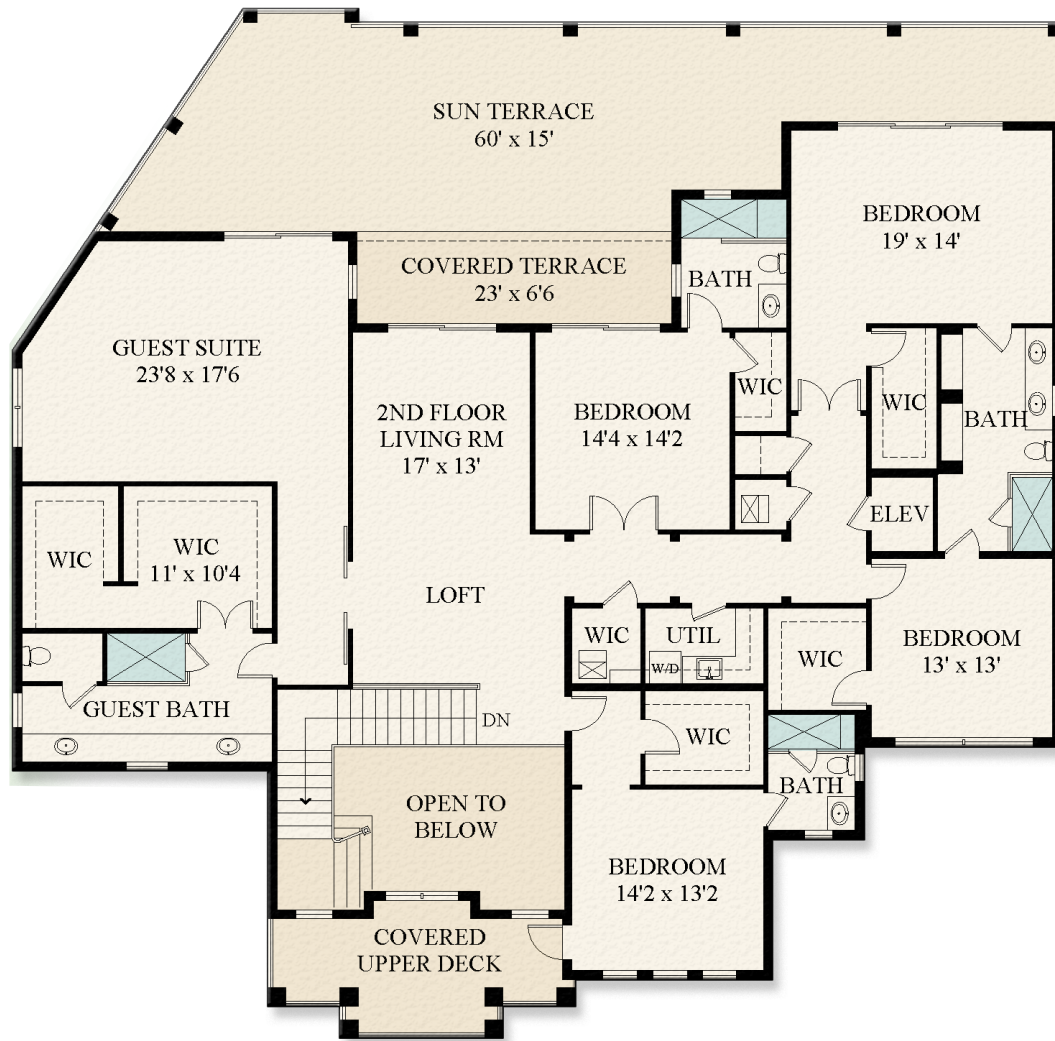

# FLOOR PLAN

290 SABAL PALM TERRACE | FIRST FLOOR

Royal Palm  
PROPERTIES

This rendering is for marketing purposes only. All measurements, features and specifications are approximate. The accuracy of this information is subject to errors, omissions and changes. An architect should be contacted for actual measurements, features and specifications.

# FLOOR PLAN

290 SABAL PALM TERRACE | SECOND FLOOR

This rendering is for marketing purposes only. All measurements, features and specifications are approximate. The accuracy of this information is subject to errors, omissions and changes. An architect should be contacted for actual measurements, features and specifications.