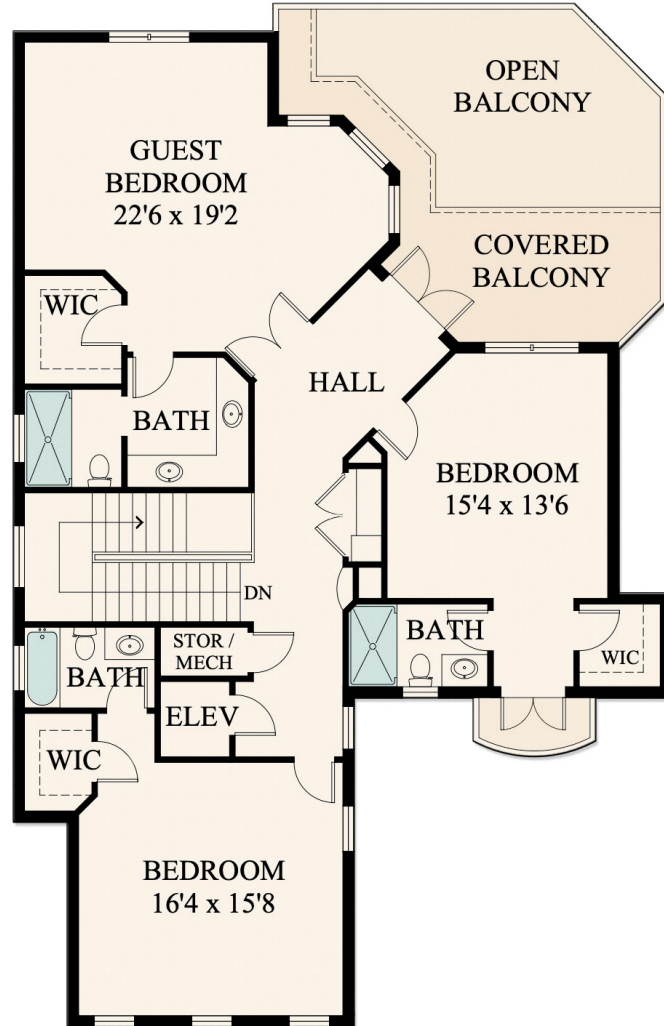

FLOOR PLAN

2310 W SILVER PALM ROAD | FIRST FLOOR

Royal Palm
PROPERTIES

This rendering is for marketing purposes only. All measurements, features and specifications are approximate. The accuracy of this information is subject to errors, omissions and changes. An architect should be contacted for actual measurements, features and specifications.

FLOOR PLAN

2310 W SILVER PALM ROAD | SECOND FLOOR

This rendering is for marketing purposes only. All measurements, features and specifications are approximate. The accuracy of this information is subject to errors, omissions and changes. An architect should be contacted for actual measurements, features and specifications.