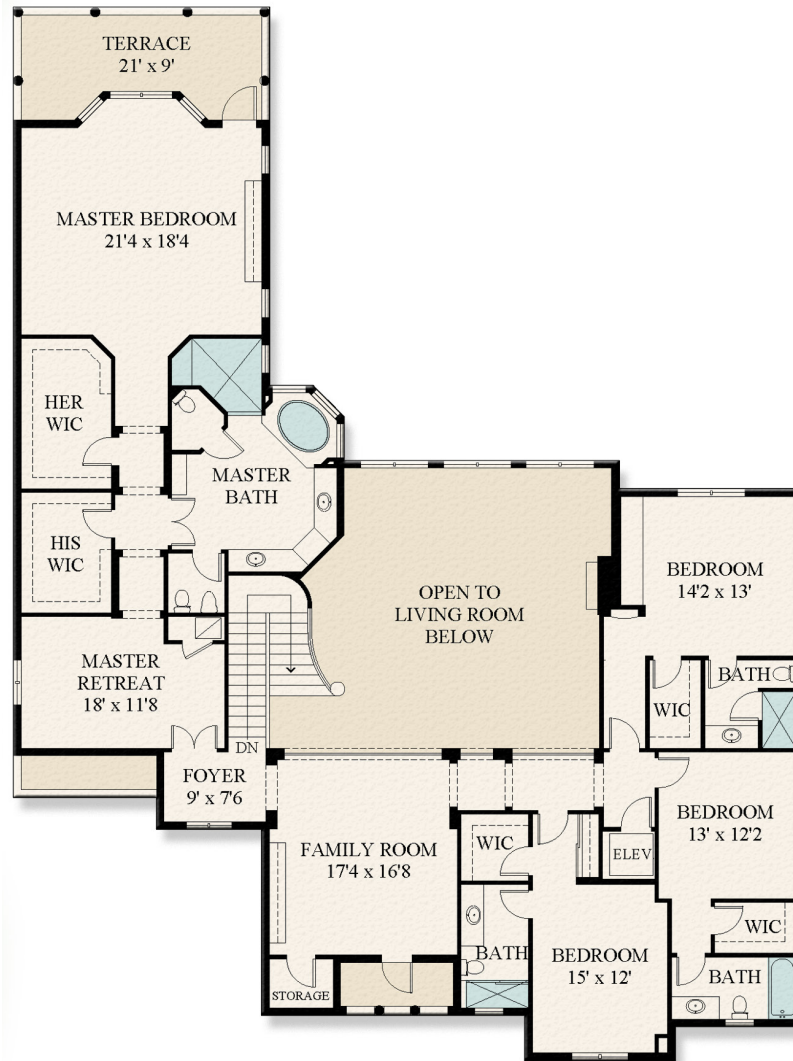

FLOOR PLAN

1282 SABAL PALM DRIVE | FIRST FLOOR

Royal Palm
PROPERTIES

This rendering is for marketing purposes only. All measurements, features and specifications are approximate. The accuracy of this information is subject to errors, omissions and changes. An architect should be contacted for actual measurements, features and specifications.

FLOOR PLAN

1282 SABAL PALM DRIVE | SECOND FLOOR

This rendering is for marketing purposes only. All measurements, features and specifications are approximate. The accuracy of this information is subject to errors, omissions and changes. An architect should be contacted for actual measurements, features and specifications.