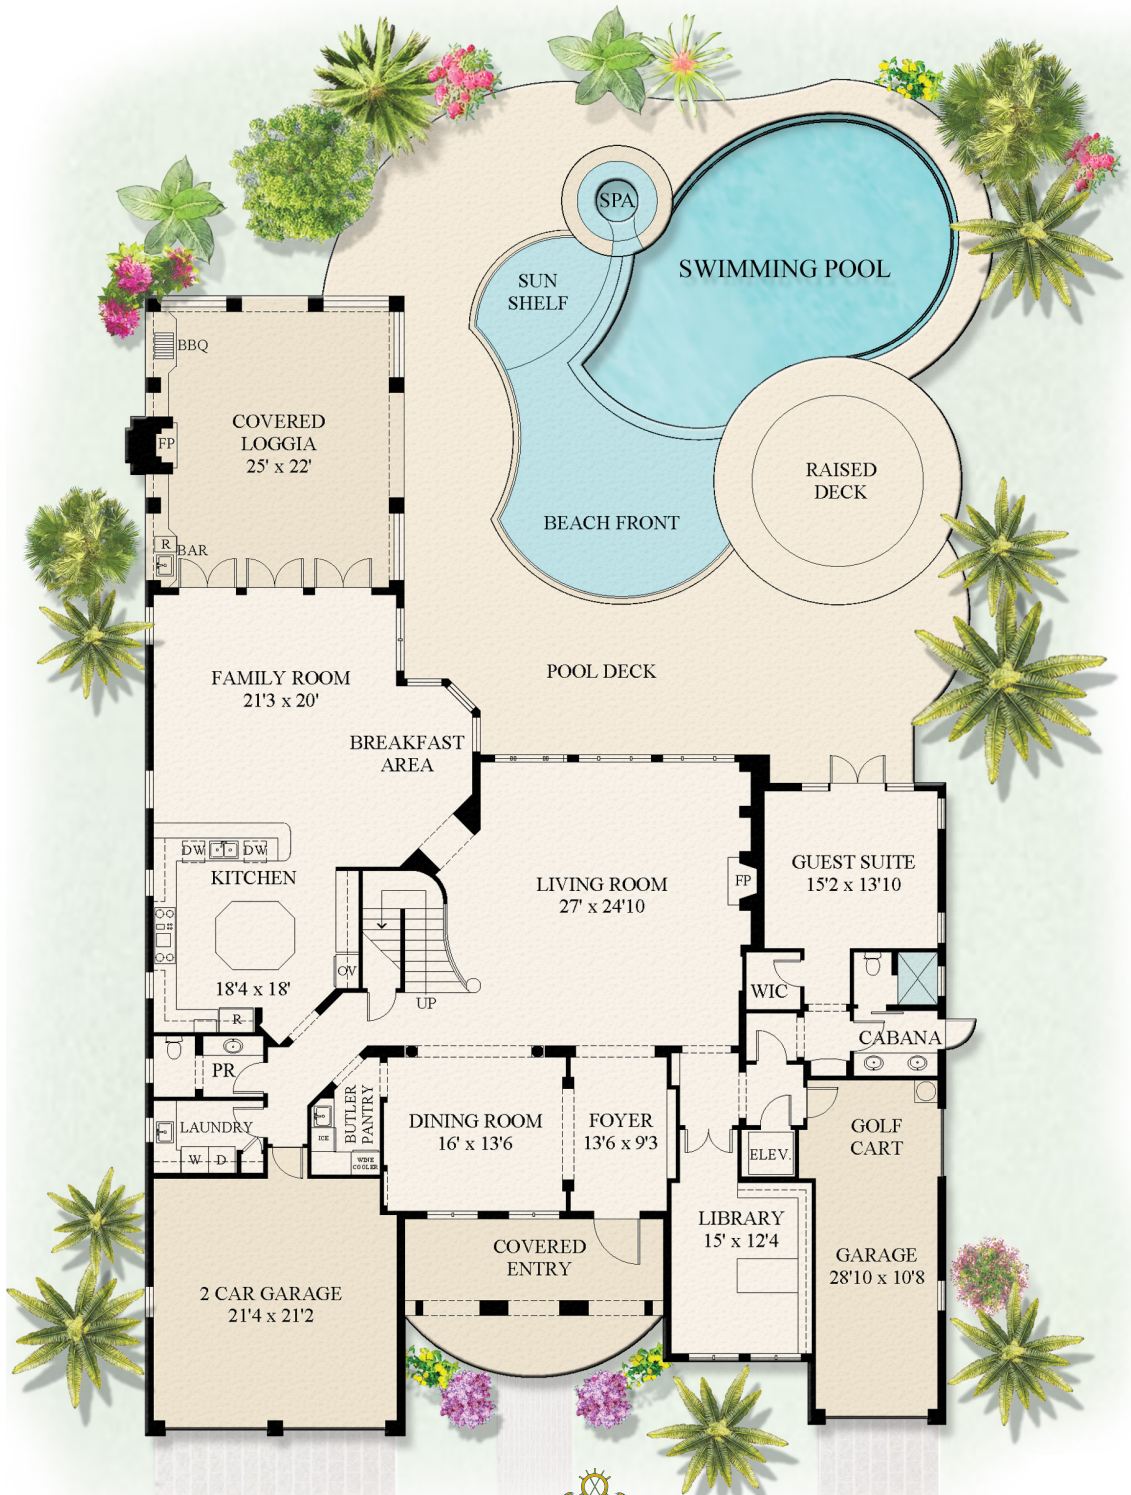

FLOOR PLAN

1282 SABAL PALM DRIVE | FIRST FLOOR

Royal Palm
PROPERTIES

This rendering is for marketing purposes only. All measurements, features and specifications are approximate. The accuracy of this information is subject to errors, omissions and changes. An architect should be contacted for actual measurements, features and specifications.

FLOOR PLAN

1282 SABAL PALM DRIVE | SECOND FLOOR

This rendering is for marketing purposes only. All measurements, features and specifications are approximate. The accuracy of this information is subject to errors, omissions and changes. An architect should be contacted for actual measurements, features and specifications.