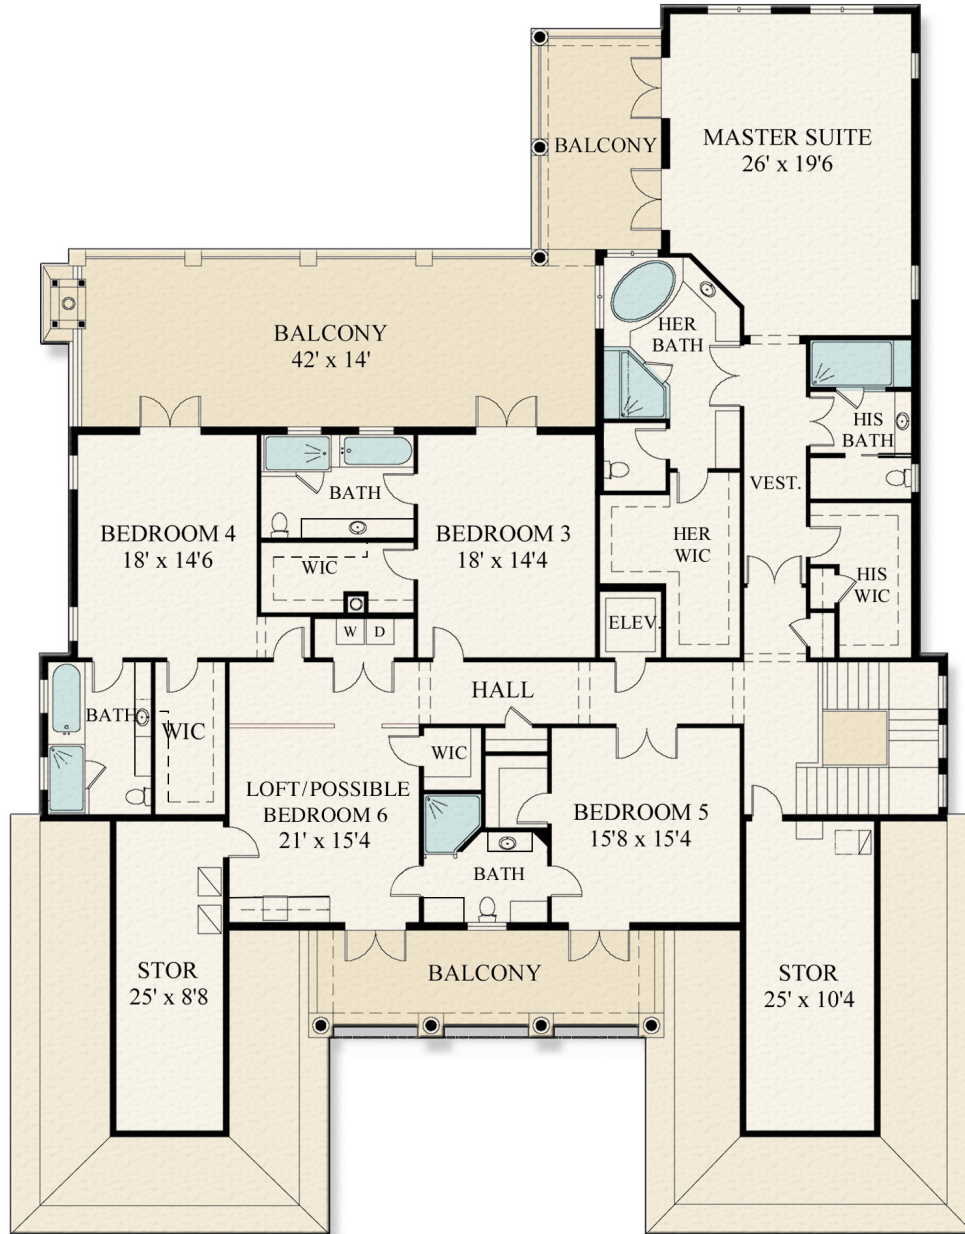

FLOOR PLAN

1720 SABAL PALM DRIVE | FIRST FLOOR

Royal Palm
PROPERTIES

This rendering is for marketing purposes only. All measurements, features and specifications are approximate. The accuracy of this information is subject to errors, omissions and changes. An architect should be contacted for actual measurements, features and specifications.

FLOOR PLAN

1720 SABAL PALM DRIVE | SECOND FLOOR

This rendering is for marketing purposes only. All measurements, features and specifications are approximate. The accuracy of this information is subject to errors, omissions and changes. An architect should be contacted for actual measurements, features and specifications.