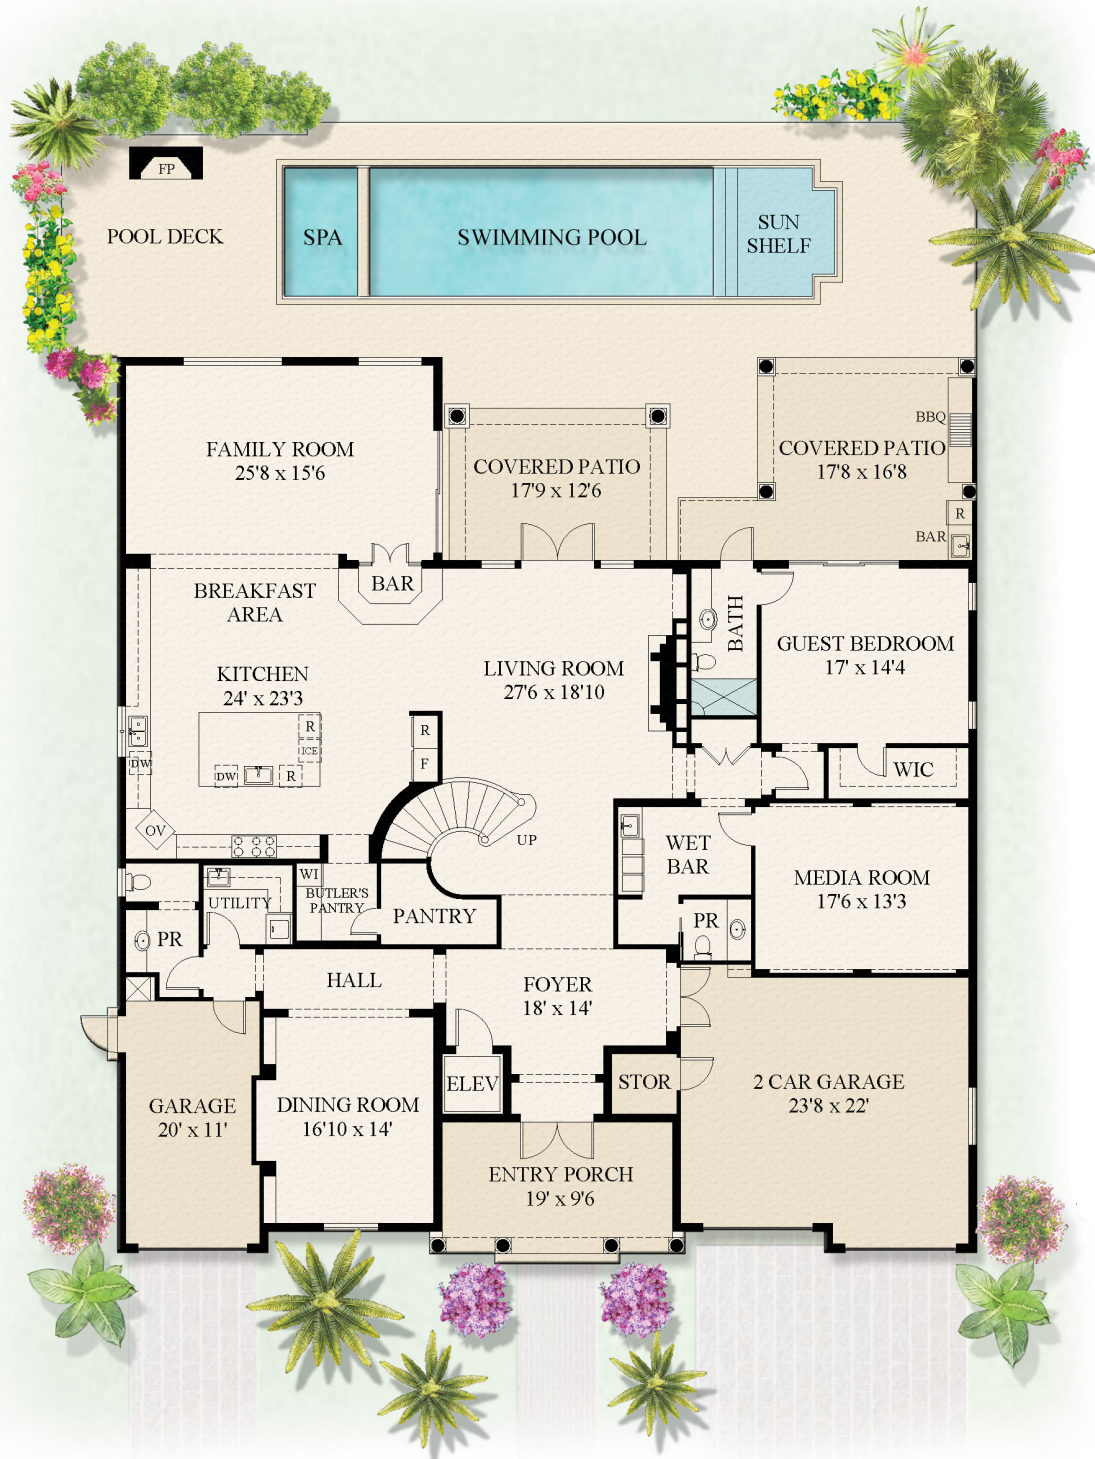

FLOOR PLAN

2225 W SILVER PALM ROAD | FIRST FLOOR

This rendering is for marketing purposes only. All measurements, features and specifications are approximate. The accuracy of this information is subject to errors, omissions and changes. An architect should be contacted for actual measurements, features and specifications.

FLOOR PLAN

2225 W SILVER PALM ROAD | SECOND FLOOR

This rendering is for marketing purposes only. All measurements, features and specifications are approximate. The accuracy of this information is subject to errors, omissions and changes. An architect should be contacted for actual measurements, features and specifications.