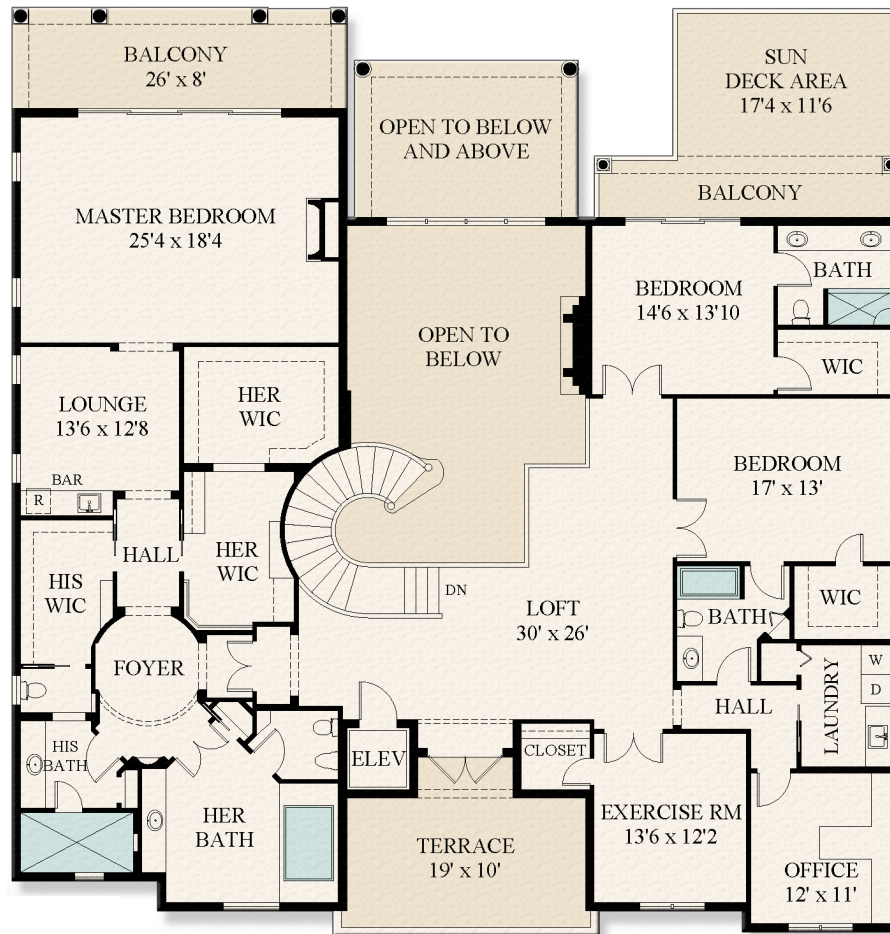

FLOOR PLAN

2225 W SILVER PALM ROAD | FIRST FLOOR

This rendering is for marketing purposes only. All measurements, features and specifications are approximate. The accuracy of this information is subject to errors, omissions and changes. An architect should be contacted for actual measurements, features and specifications.

FLOOR PLAN

2225 W SILVER PALM ROAD | SECOND FLOOR

This rendering is for marketing purposes only. All measurements, features and specifications are approximate. The accuracy of this information is subject to errors, omissions and changes. An architect should be contacted for actual measurements, features and specifications.